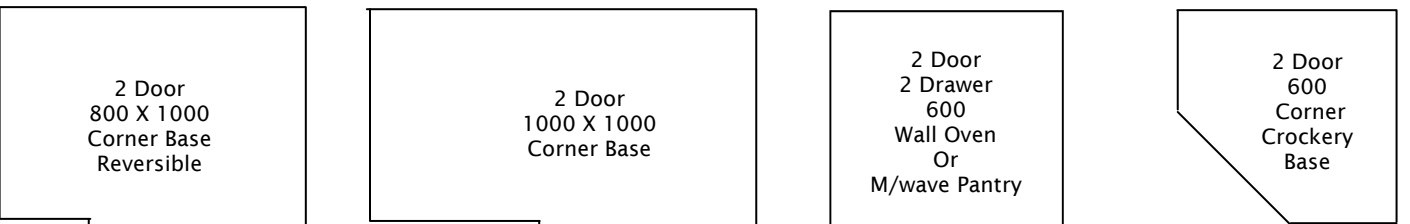

Base Units

(720mm H 576mm D - excluding kickboard)

900 Hob

600 Hob

PFX 611 or MHS 850 or Blanco 4

PFX 651MHS 10-20 or Blanco 6

Wall Units (720H X 320 D)

1 Door 200 Wall	1 Door 300 Wall	1 Door 400 Wall	1 Door 500 Wall	2 Door 600 Wall	2 Door 700 Wall	2 Door 800 Wall
2 Door 900 Wall		2 Door 1000 Wall		1 Glass Door 400 Wall	2 Glass Door 600 Wall	2 Glass Door 800 Wall
Microwave Shelf 600W	4 Door Bi Fold 800 On Bench Pantry		Over Fridge Unit 700W	Open Shelf 400 Wall	Cnr Shelf 320W	Wine Rack 150W

Extra Cut-Out's

1 Door 200W Base	1 Door 200W Base	1 Door 300W Base	1 Door 300W Base	1 Door 400W Base	1 Door 400W Base	1 Door 500W Base	1 Door 500W Base	2 Door 600W Base Or Under Bench M/wave Unit Or Reverse Island Corner Unit	
2 Door 600W Base Or Under Bench M/wave Unit Or Reverse Island Corner Unit		2 Door 600W Base Or Under Bench M/wave Unit Or Reverse Island Corner Unit		2 Door 700W Base		2 Door 700W Base		2 Door 800W Base	Wine Rack 150W
2 Door 800 X 1000 Corner Base Reversible		2 Door 800W Base		2 Door 900W Base		2 Door 1000W Base or 1 Door 1000W Blind Corner Base			
2 Door 1000 X 1000 Corner Base		Cnr Shelf 320W	Open Shelf 400	1 Door 200 Wall	1 Door 200 Wall	1 Door 300 Wall	1 Door 300 Wall	1 Door 400 Wall	1 Door 400 Wall
		1 Door 500 Wall	2 Door 600 Wall	2 Door 600 Wall	2 Door 700 Wall				
		2 Door 800 Wall	2 Door 900 Wall	2 Door 1000 Wall					

KITCHEN EXPRESS

Cnr Mandeville St & Blenheim Rd
Phone 343 4005 • Fax 343 4105

Sketch your planning guide here...

SCALE 1:20: Each square = 100mm (4") MEASURE IN IMPERIAL IF IT IS EASIER, WE CAN CONVERT TO METRIC FOR YOU