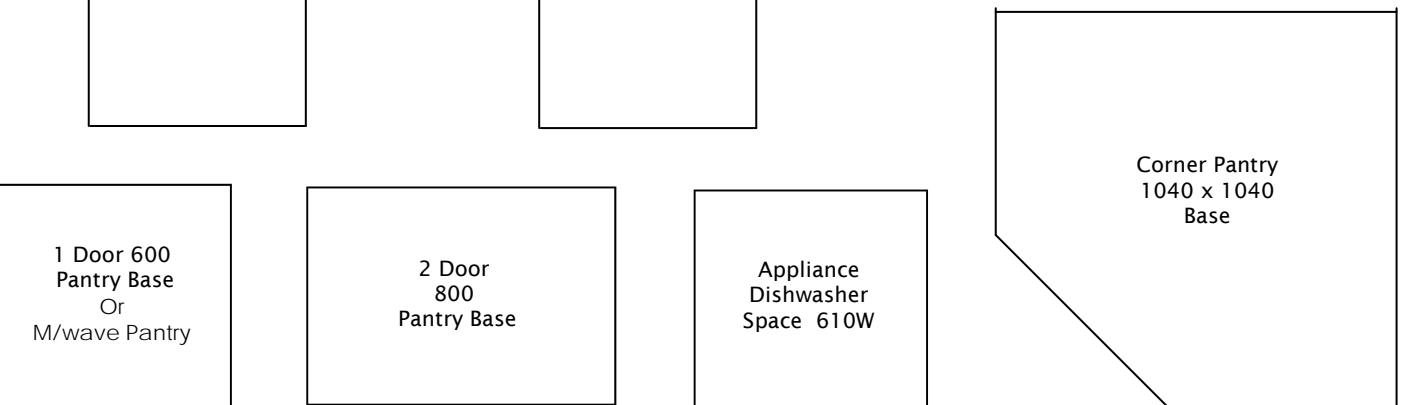

Base Units

(720mm H 576mm D - excluding kickboard)

900 Hob

600 Hob

PFX 611 or MHS 850 or Blanco 4

PFX 651MHS 10-20 or Blanco 6

Wall Units (720H X 320 D)

1 Door 200 Wall	1 Door 300 Wall	1 Door 400 Wall	1 Door 500 Wall	2 Door 600 Wall	2 Door 700 Wall	2 Door 800 Wall
2 Door 900 Wall		2 Door 1000 Wall		1 Glass Door 400 Wall	2 Glass Door 600 Wall	2 Glass Door 800 Wall
Microwave Shelf 600W	4 Door Bi Fold 800 On Bench Pantry		Over Fridge Unit 700W	Open Shelf 400 Wall	Cnr Shelf 320W	Wine Rack 150W

Extra Cut-Out's

1 Door 200W Base	1 Door 200W Base	1 Door 300W Base	1 Door 300W Base	1 Door 400W Base	1 Door 400W Base	1 Door 500W Base	1 Door 500W Base	2 Door 600W Base Or Under Bench M/wave Unit Or Reverse Island Corner Unit	
2 Door 600W Base Or Under Bench M/wave Unit Or Reverse Island Corner Unit		2 Door 600W Base Or Under Bench M/wave Unit Or Reverse Island Corner Unit		2 Door 700W Base		2 Door 700W Base		2 Door 800W Base	Wine Rack 150W
2 Door 800 X 1000 Corner Base Reversible		2 Door 800W Base		2 Door 900W Base		2 Door 1000W Base or 1 Door 1000W Blind Corner Base			
2 Door 1000 X 1000 Corner Base		Cnr Shelf 320W	Open Shelf 400	1 Door 200 Wall	1 Door 200 Wall	1 Door 300 Wall	1 Door 300 Wall	1 Door 400 Wall	1 Door 400 Wall
		1 Door 500 Wall	2 Door 600 Wall	2 Door 600 Wall	2 Door 700 Wall				
		2 Door 800 Wall	2 Door 900 Wall	2 Door 1000 Wall					

KITCHEN EXPRESS

Cnr Mandeville St & Blenheim Rd
Phone 343 4005 • Fax 343 4105

Sketch your planning guide here...

SCALE 1:20: Each square = 100mm (4") MEASURE IN IMPERIAL IF IT IS EASIER, WE CAN CONVERT TO METRIC FOR YOU