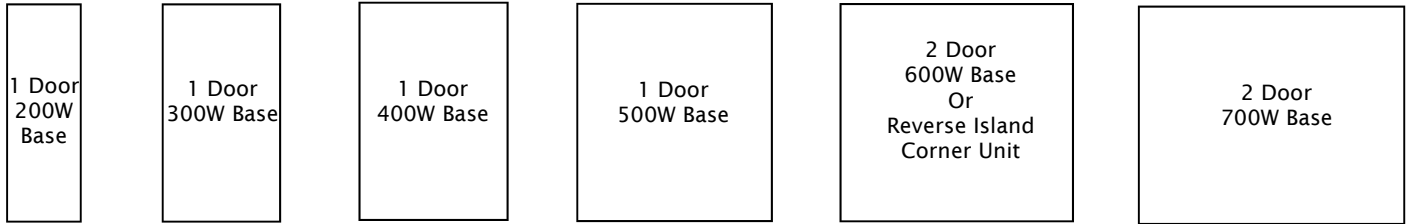

Base Units

(720mm H 576mm D - excluding kickboard)

900 Hob

600 Hob

PFX 611 or MHS 850 or Blanco 4

PFX 651MHS 10-20 or Blanco 6

Wall Units (720H X 320 D)

1 Door 200 Wall	1 Door 300 Wall	1 Door 400 Wall	1 Door 500 Wall	2 Door 600 Wall	2 Door 700 Wall	2 Door 800 Wall
2 Door 900 Wall		2 Door 1000 Wall		1 Glass Door 400 Wall	2 Glass Door 600 Wall	2 Glass Door 800 Wall
Microwave Shelf 600W	4 Door Bi Fold 800 On Bench Pantry		Over Fridge Unit 700W	Open Shelf 400 Wall	Cnr Shelf 320W	Wine Rack 150W

Extra Cut-Out's

1 Door 200W Base	1 Door 200W Base	1 Door 300W Base	1 Door 300W Base	1 Door 400W Base	1 Door 400W Base	1 Door 500W Base	1 Door 500W Base	2 Door 600W Base Or Under Bench M/wave Unit Or Reverse Island Corner Unit	
2 Door 600W Base Or Under Bench M/wave Unit Or Reverse Island Corner Unit		2 Door 600W Base Or Under Bench M/wave Unit Or Reverse Island Corner Unit		2 Door 700W Base		2 Door 700W Base		2 Door 800W Base	Wine Rack 150W
2 Door 800 X 1000 Corner Base Reversible		2 Door 800W Base		2 Door 900W Base		2 Door 1000W Base or 1 Door 1000W Blind Corner Base			
2 Door 1000 X 1000 Corner Base		Cnr Shelf 320W	Open Shelf 400	1 Door 200 Wall	1 Door 200 Wall	1 Door 300 Wall	1 Door 300 Wall	1 Door 400 Wall	1 Door 400 Wall
		1 Door 500 Wall	2 Door 600 Wall	2 Door 600 Wall	2 Door 700 Wall				
		2 Door 800 Wall	2 Door 900 Wall	2 Door 1000 Wall					

KITCHEN EXPRESS

Cnr Mandeville St & Blenheim Rd
Phone 343 4005 • Fax 343 4105

Sketch your planning guide here...

SCALE 1:20: Each square = 100mm (4") MEASURE IN IMPERIAL IF IT IS EASIER, WE CAN CONVERT TO METRIC FOR YOU