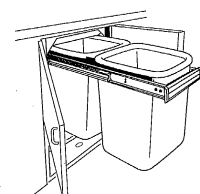

(Panels are over-sized for scribing)

SHADOW PACKS / FILLERS

Base	880 x 150	\$25
Tall	2130 x 150	\$60

KICKBOARDS 16mm

Kickboard	160 x 2400	\$30
Kickboard Return		\$12

Cabinets: Fully assembled 18mm Colourboard with 16mm white interior & backs. Base units on plastic adjustable feet. Standard kickboard is 160mm high, which allows for a 10mm scribe.

Please note that the corner pantry is supplied flat-packed due to size and weight. It will require assembly.

Doors & Panels: Available in a choice of 12 Melteca colours.

Handles included: Choice of over 25 styles of stainless steel handles and knobs **Included in price.**

Bench Tops & Sinks

We can price a custom bench top and sink to suit your plan.

Accessories

15L Single Bin	\$ 90
30L Twin Bin	\$225
400mm Cutlery Tray	\$ 35
600mm Cutlery Tray	\$ 50
800mm Cutlery Tray	\$ 90
Tea Towel Rail	\$ 30