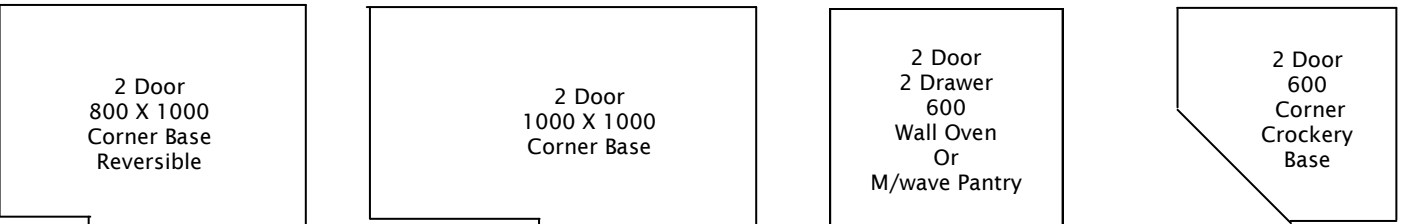

Base Units

(720mm H 576mm D - excluding kickboard)

900 Hob

600 Hob

PFX 651MHS 10-20 or Blanco 6