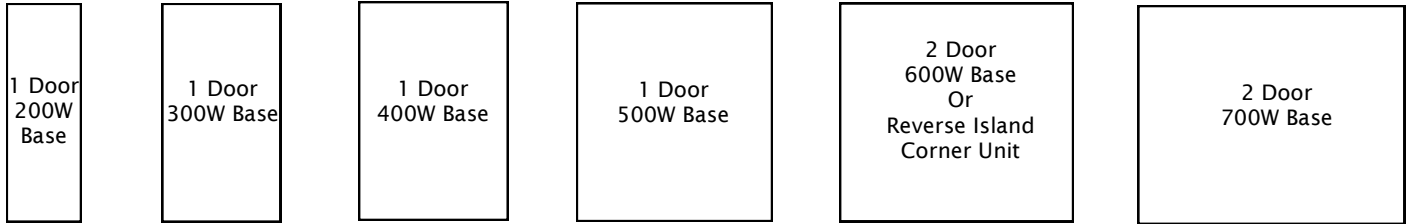

Base Units

(720mm H 576mm D - excluding kickboard)

900 Hob

600 Hob

PFX 651MHS 10-20 or Blanco 6