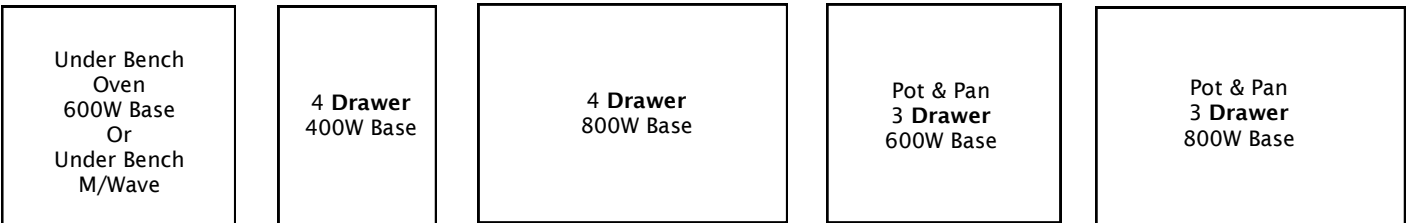

Base Units

(720mm H 576mm D - excluding kickboard)

900 Hob

600 Hob

PFX 651MHS 10-20 or Blanco 6