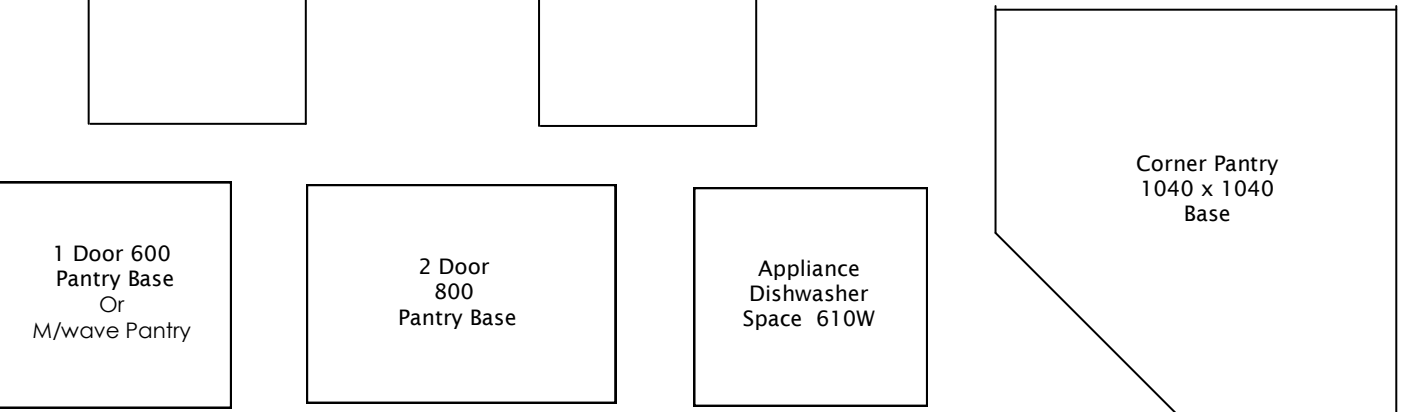

Base Units

(720mm H 576mm D - excluding kickboard)

900 Hob

600 Hob

PFX 651MHS 10-20 or Blanco 6