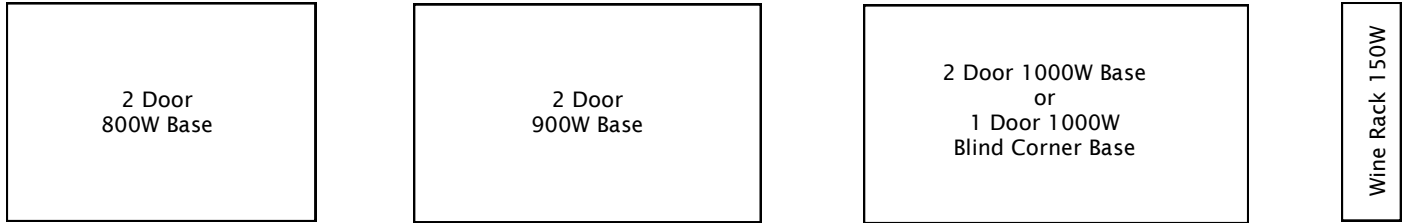

Base Units

(720mm H 576mm D - excluding kickboard)

900 Hob

600 Hob

PFX 651MHS 10-20 or Blanco 6